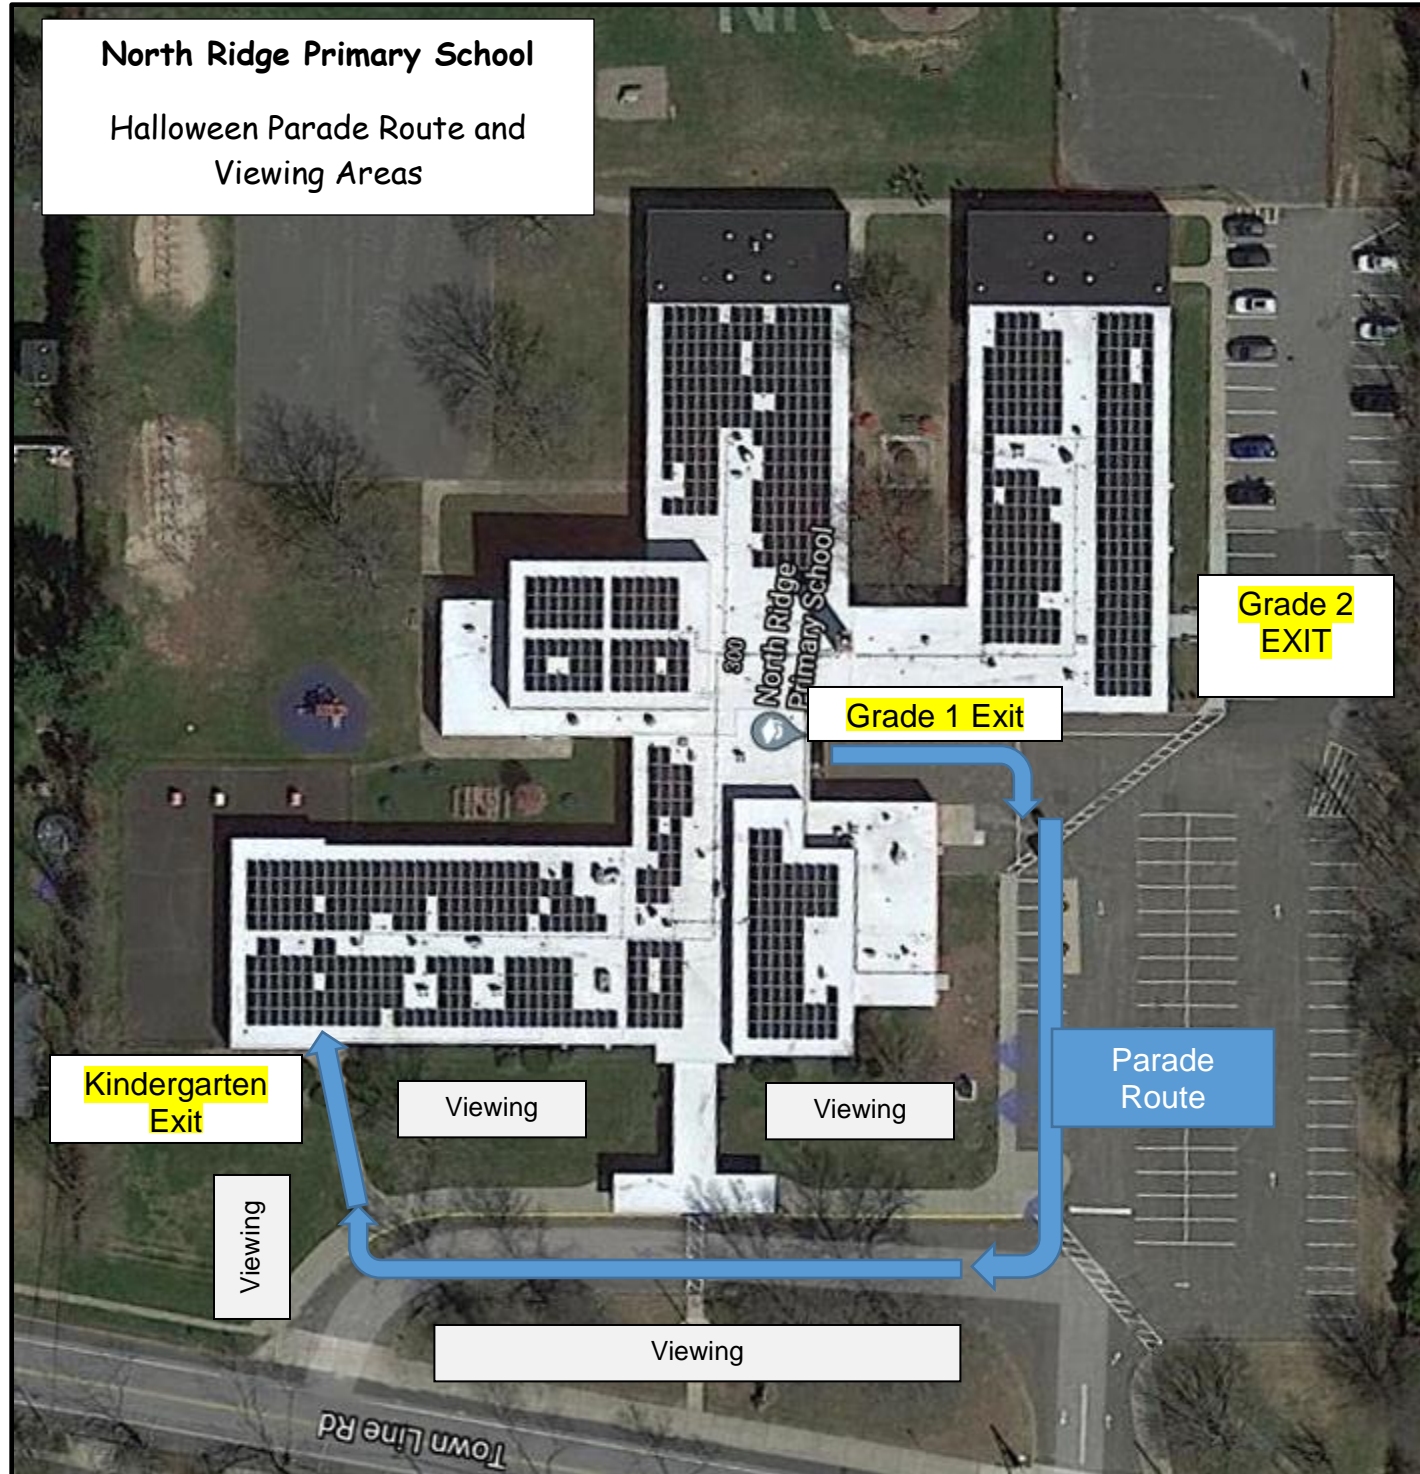

# North Ridge Primary School

Halloween Parade Route and Viewing Areas

## Note to Our Spectators:

For the safety of our students and staff, the viewing areas for our Halloween Parade will be limited to the areas designated outside of the flagged area, beginning at our Parade entrance and ending at the Kindergarten entrance.

The bus route will be cordoned off for the students and staff. Please be sure that you remain outside of that area.

Thank you.