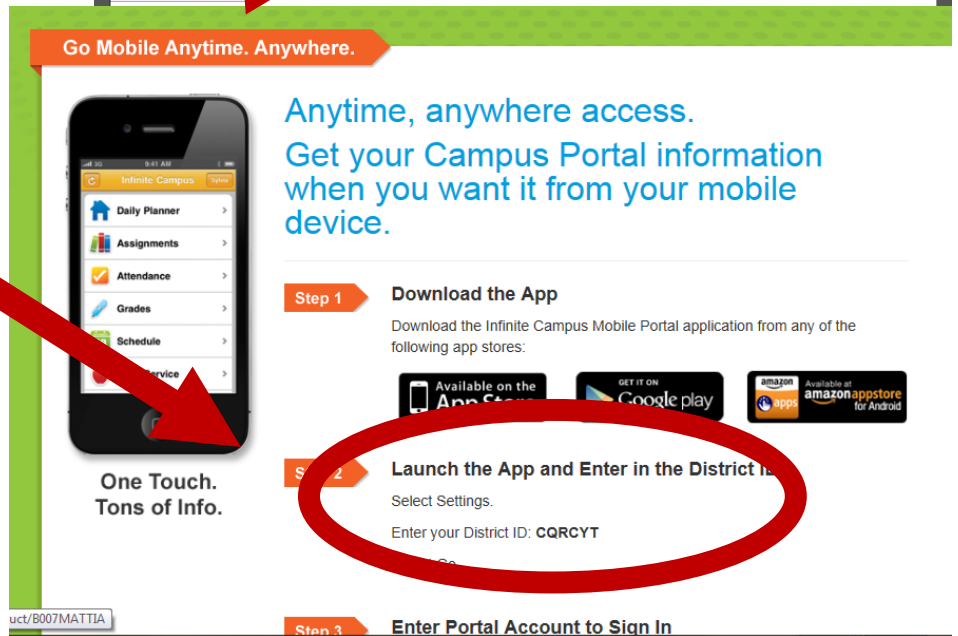

How to Access the Infinite Campus Parent Portal Mobile App

1. Log in to your Infinite Campus Parent Portal account by accessing the Commack School District home page (www.commack.k12.ny.us). Next, please click on the Infinite Campus link to the top right. Then, you will be redirected another page....please click on Parent Portal.

- a. You can also access Commack's Infinite Campus site by logging on to our secure internet address for the Parent Portal (please save to your favorites).

<https://campus.commack.k12.ny.us/campus/portal/commack.jsp>

2. Once logged in to the Parent Portal, select the mobile app market that pertains to the mobile device that you own.

3. When you click on the market that pertains to you, you will be brought to a new screen with a set of directions. This page will also include a six digit District ID number; which is **CQRCYT**. Please follow the directions listed on this page.