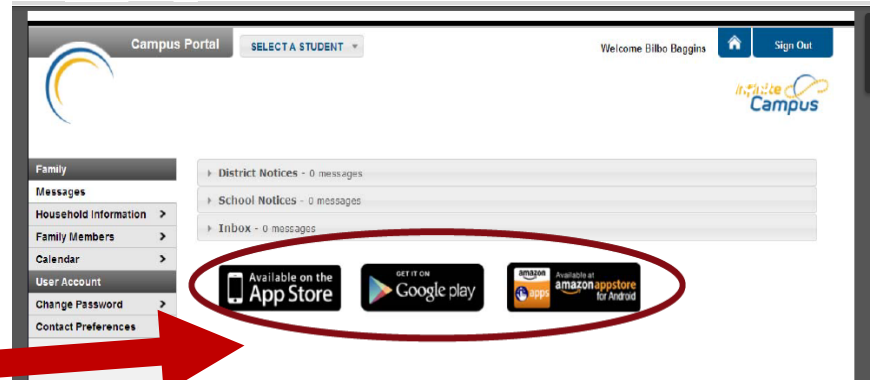

- a. You can also access Commack's Infinite Campus site by logging on to our secure internet address for the Parent Portal (please save to your favorites).

<https://campus.commack.k12.ny.us/campus/portal/commack.jsp>

2. Once logged in to the Parent Portal, select the mobile app market that pertains to the mobile device that you own.